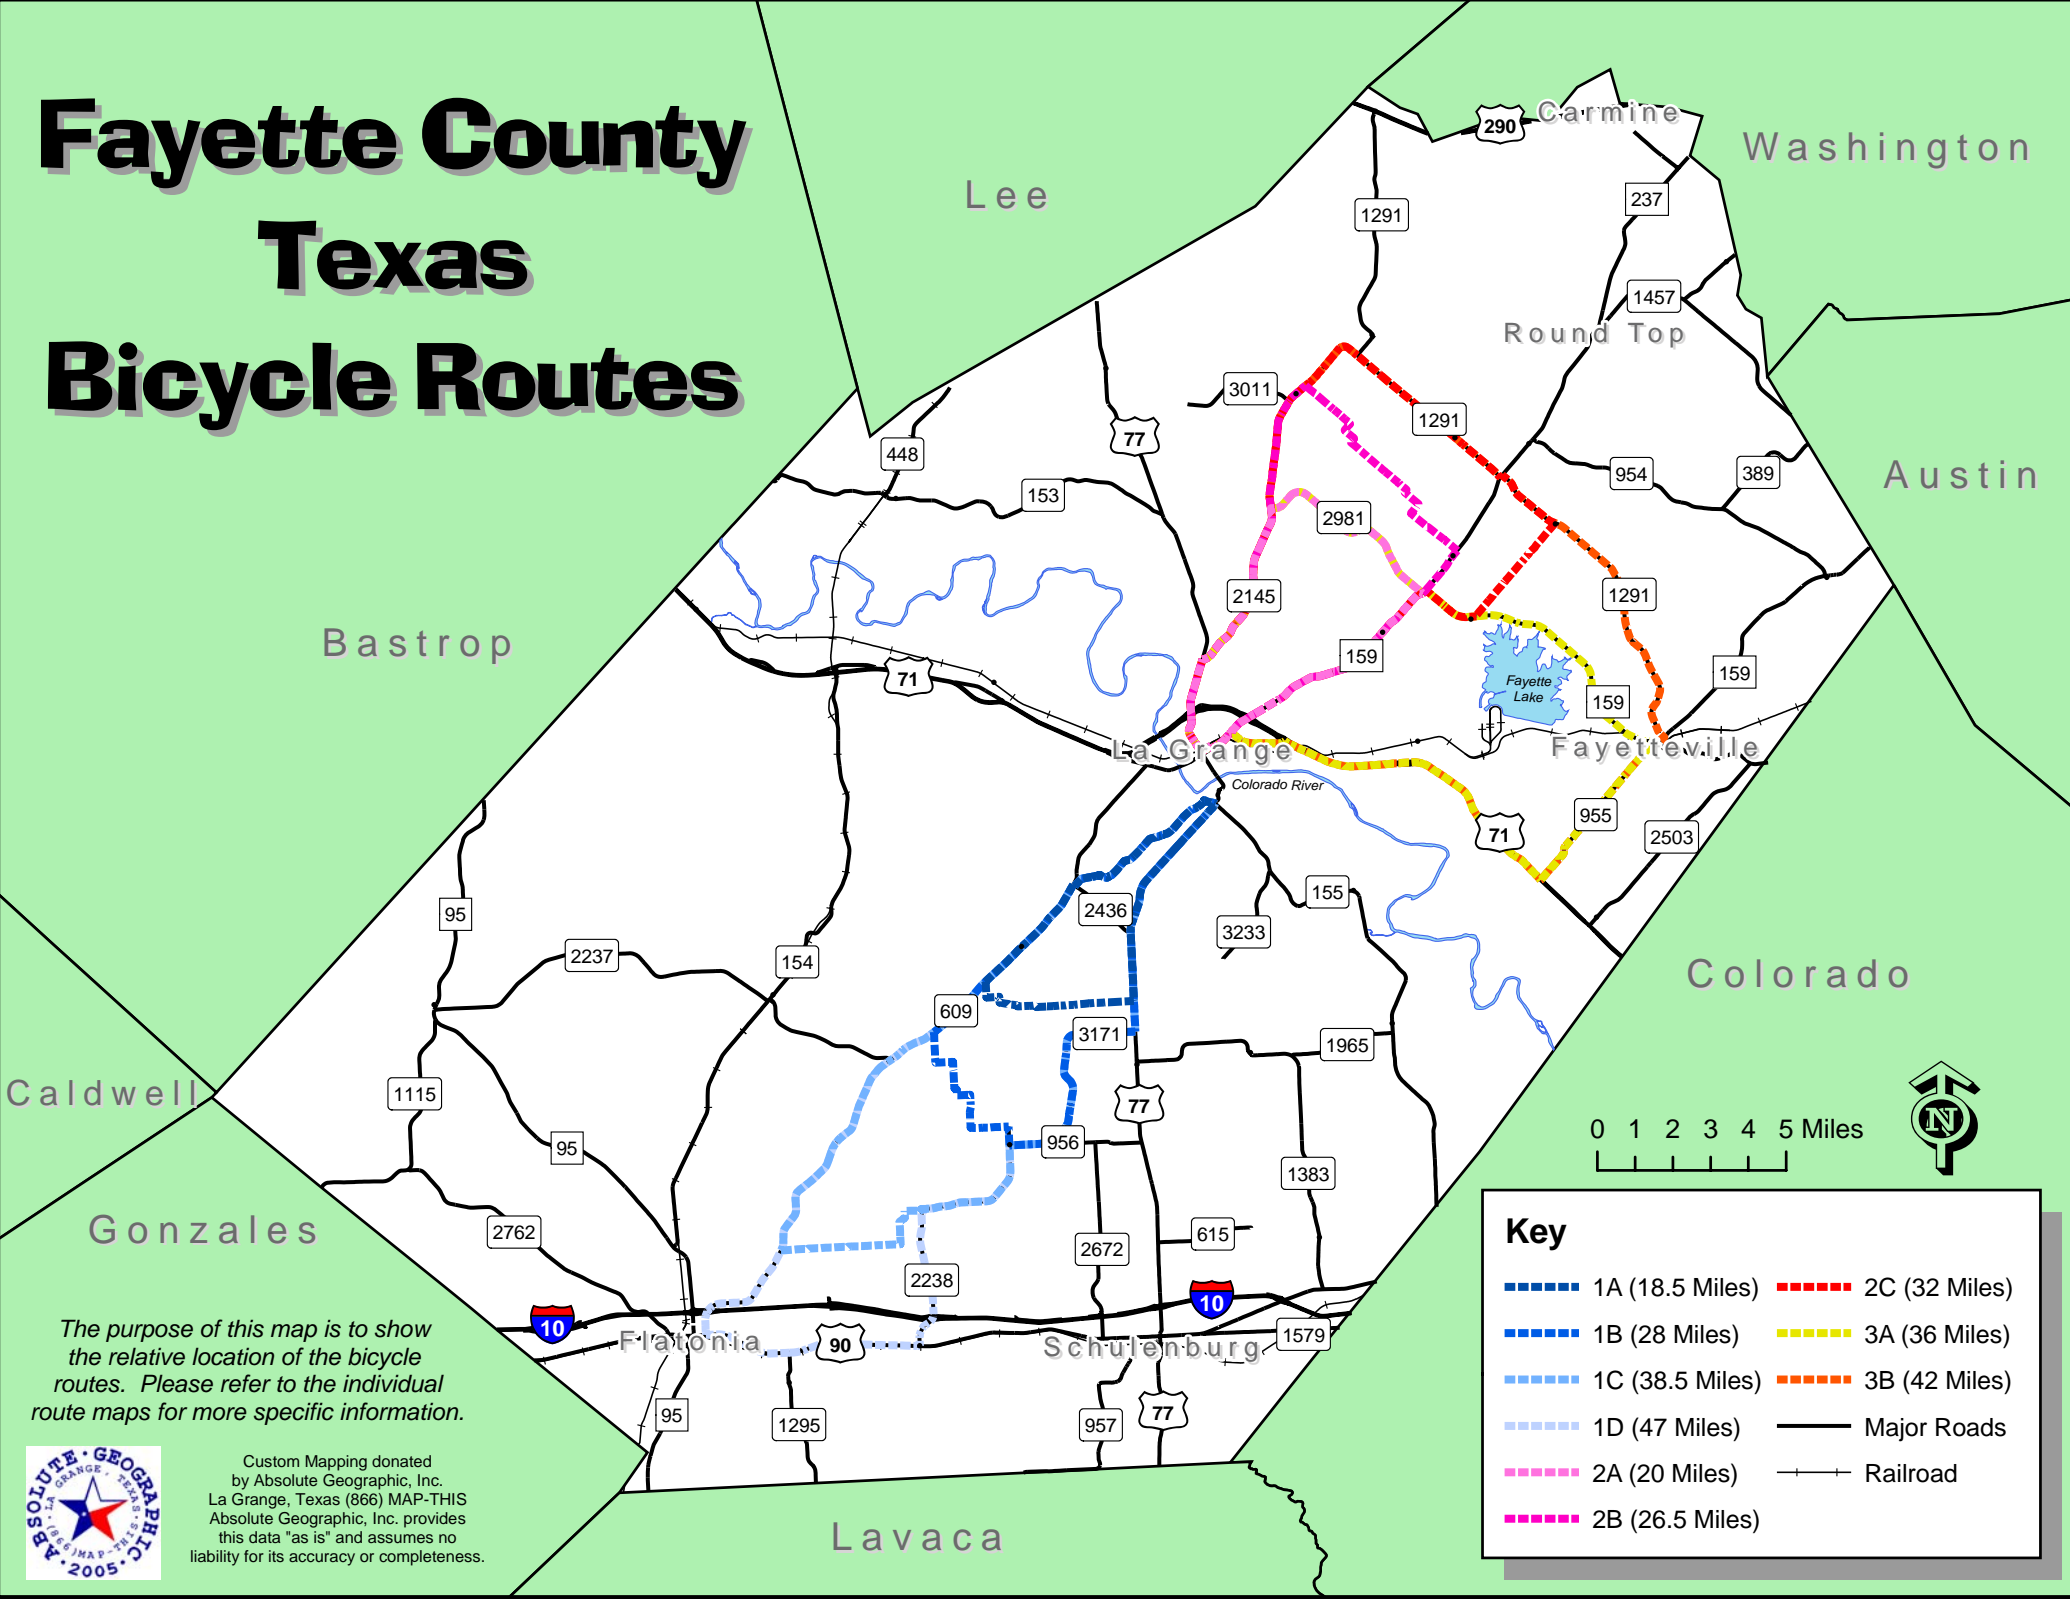

Fayette County Texas Bicycle Routes

The purpose of this map is to show the relative location of the bicycle routes. Please refer to the individual route maps for more specific information.

Custom Mapping donated by Absolute Geographic, Inc. La Grange, Texas (866) MAP-THIS Absolute Geographic, Inc. provides this data "as is" and assumes no liability for its accuracy or completeness.

Key

1A (18.5 Miles)	2C (32 Miles)
1B (28 Miles)	3A (36 Miles)
1C (38.5 Miles)	3B (42 Miles)
1D (47 Miles)	Major Roads
2A (20 Miles)	Railroad
2B (26.5 Miles)	