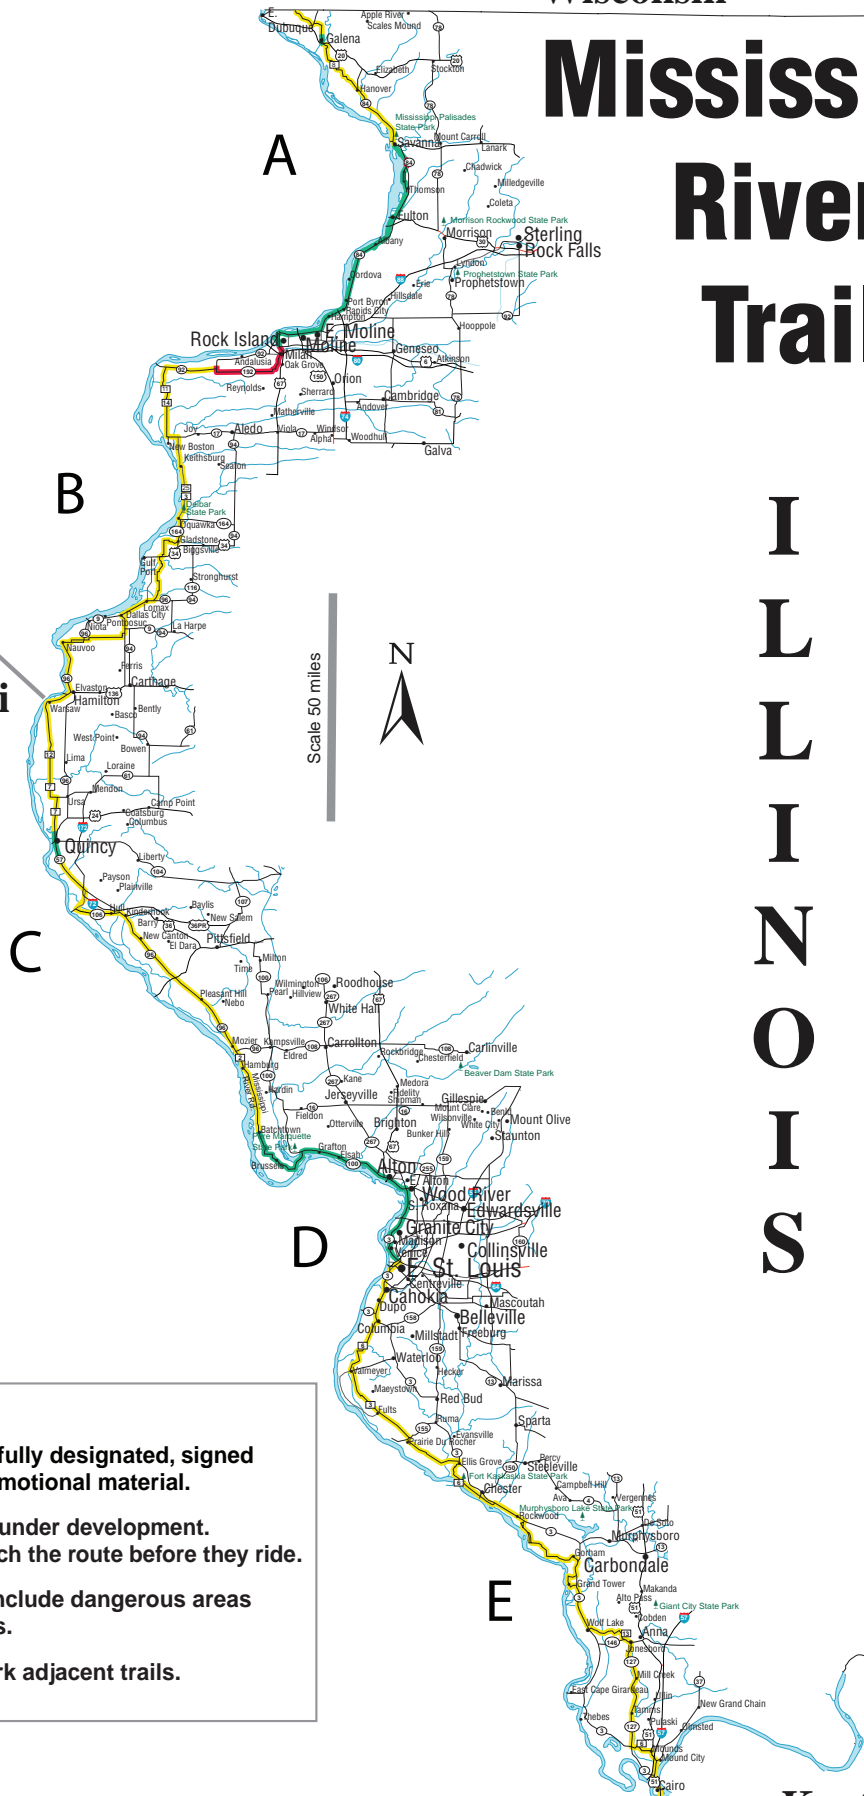

Wisconsin

# Mississippi River Trail

I  
L  
L  
I  
N  
O  
I  
S

Indiana

Iowa  
Missouri

Kentucky

**MRT Trail Status**

- Green segments are fully designated, signed and described in promotional material.
- Yellow segments are under development. Riders should research the route before they ride.
- Red segments may include dangerous areas and routing problems.
- Purple segments mark adjacent trails.